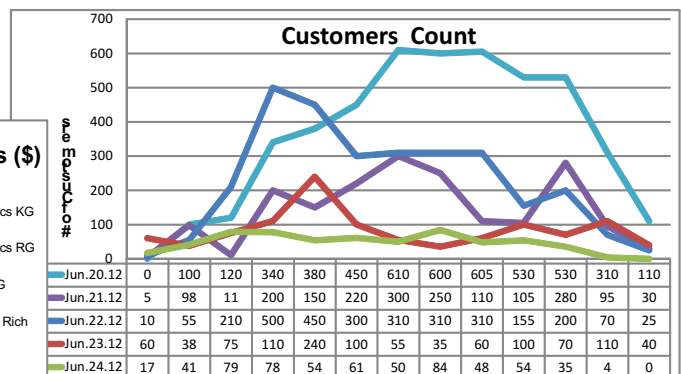

- **Reduce paperwork** by managing information instead of raw data