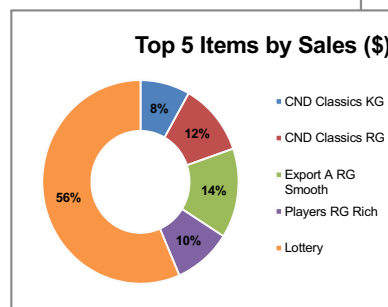

- **Reduce paperwork** by managing information instead of raw data